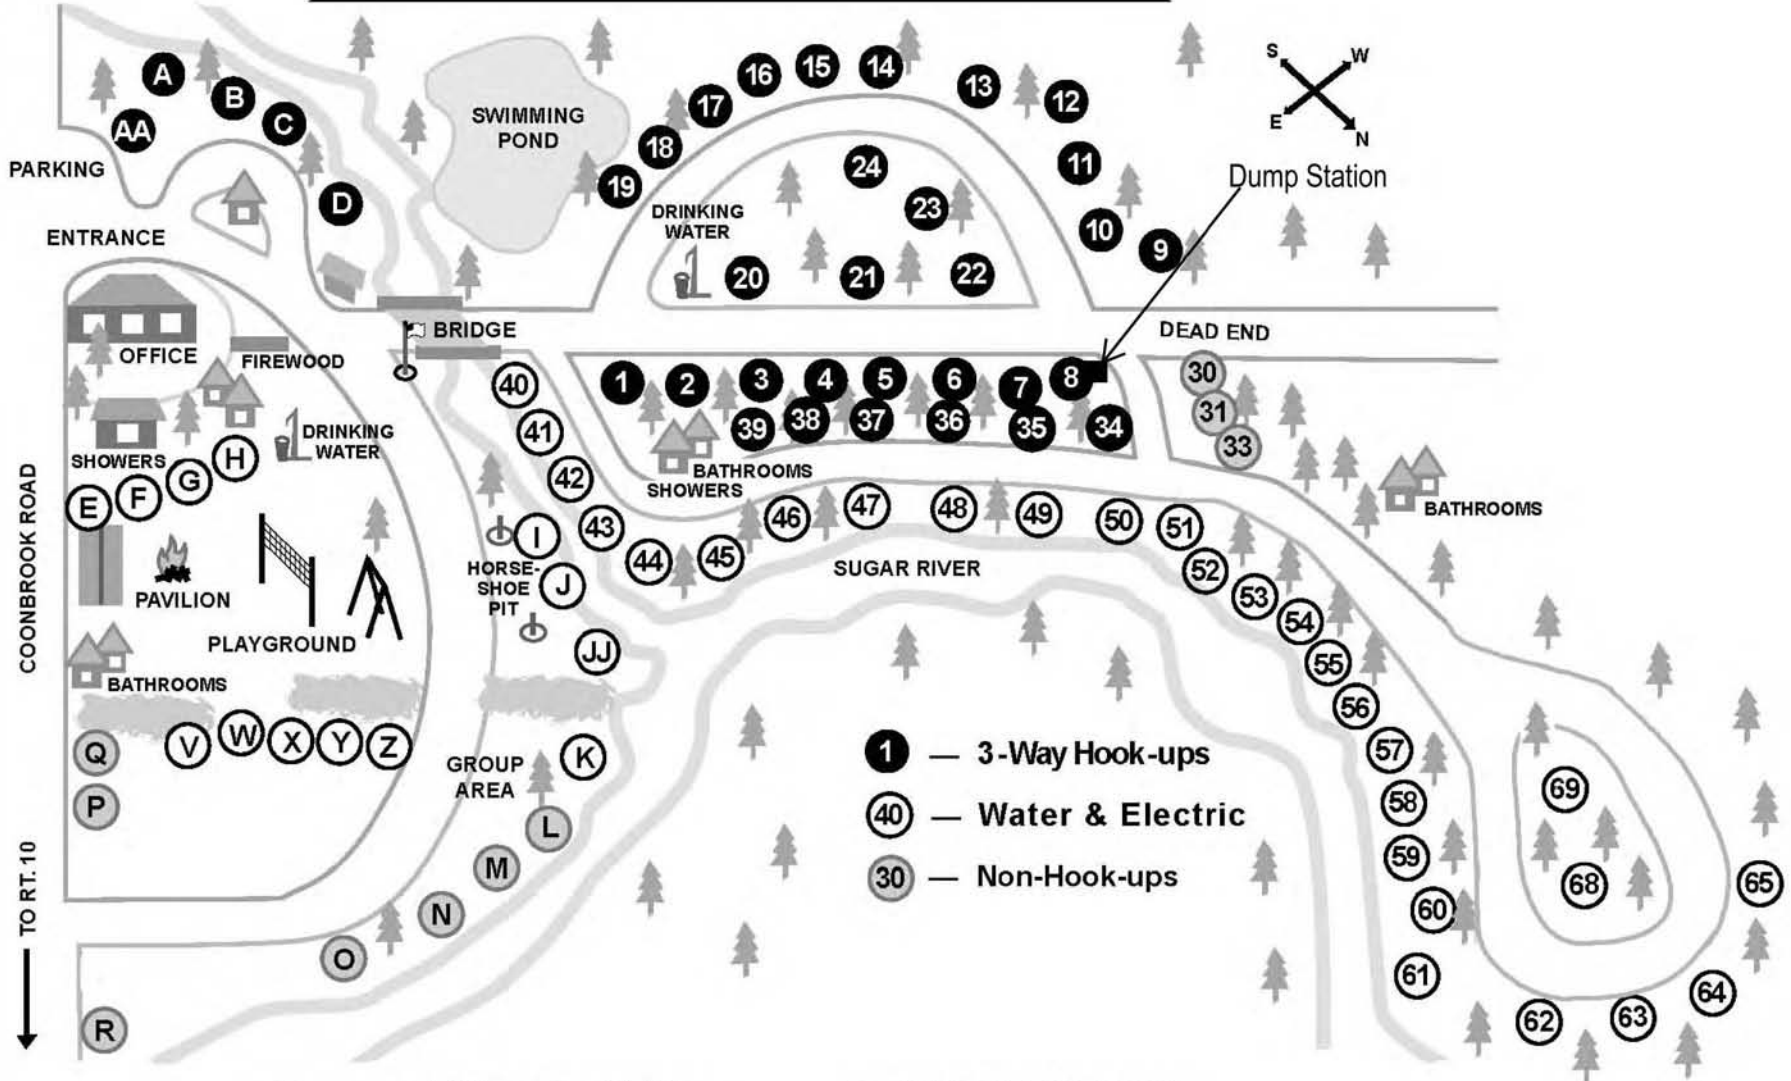

Map of Northstar Campground

PARKING

ENTRANCE

SWIMMING POND

Dump Station

DRINKING WATER

BRIDGE

DEAD END

OFFICE

FIREWOOD

DRINKING WATER

SHOWERS

BATHROOMS
SHOWERS

BATHROOMS

COONBROOK ROAD

PAVILION

PLAYGROUND

SUGAR RIVER

HORSE-SHOE PIT

BATHROOMS

GROUP AREA

1 — 3-Way Hook-ups

40 — Water & Electric

30 — Non-Hook-ups

TO RT. 10

Seasonal Sites Available

Call (603) 863-4001